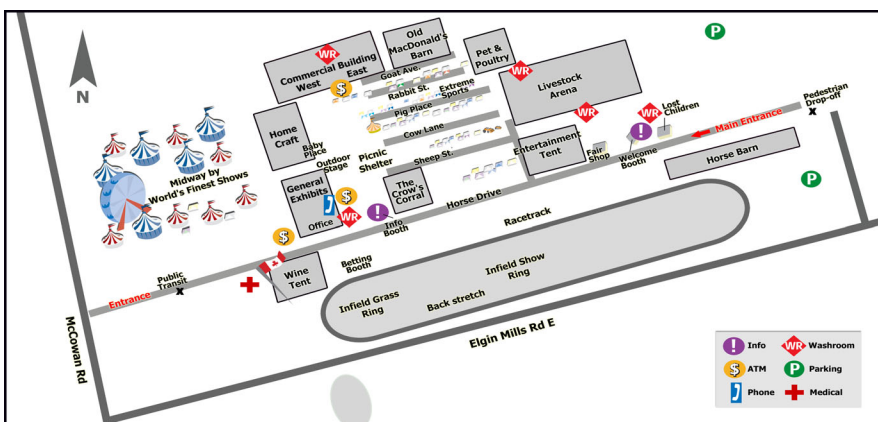

Time	Event	Location
9:00 AM	Buildings Open – Demonstrations Daily	
9:00 AM	Light Horses- Junior & Gymkhana Show	R
9:30 AM	Wild Animal Encounter	ET
10:00 AM	Seniors Tea Room- open until 2:00	
10:00 AM	Amazing Farm Animals	LA
10:00 AM	Craig Douglas-Juggler	ET
10:00 AM	Gymnastics Demo	OS
10:00 AM	Freestyle Moto-Cross (FMX)	R
10:30 AM	Glenn Ottaway- Magician	ET
10:30 AM	Lincoln Leapers	OS
10:45 AM	Chicken bath	LA
11:00 AM	The Puppet Tamer- Ventriloquist	ET
11:30 AM	Toronto Police Mounted Unit	LA
11:15 AM	Rabbit Check-up	LA
11:00 AM	Dairy Clipping Demo	LA
11:30 AM	Gymnastics Demo	OS
11:30 AM	Wild Animal Encounter	ET
11:30 AM	Craig Douglas-Juggler	CC
11:30 AM	Medieval Times	R
12:00 PM	World's Finest Shows Midway Opens	
12:00 PM	Lincoln Leapers	OS
12:00 PM	Amazing Farm Animals	LA
12:00 PM	Glenn Ottaway- Magician	CC
12:30 PM	MDHS Wind Symphony	ET
12:30 PM	The Puppet Tamer- Ventriloquist	CC
12:45 PM	Dairy Clipping Demo	LA
1:00 PM	Freestyle Moto-Cross (FMX)	R
1:00 PM	Gymnastics Demo	OS
1:00 PM	Rabbit Check-up	LA
1:15 PM	Chicken bath	LA
1:30 PM	Lincoln Leapers	OS
1:30 PM	Wild Animal Encounter	ET
2:00 PM	Sheep Shearing	OMB
2:00 PM	Gymnastics Demo	OS
4:00 PM	Children's Pet Show – Registration	LA
4:30 PM	Children's Pet Show – Judging	LA
5:00 PM	Wine Tent – Live Entertainment (5-9 PM)	WT
6:00 PM	Parade – A Cavalcade of Horses	HD
6:00 PM	Beer Tent Opens	CC
7:00 PM	Truck and Tractor Pull	R
7:00 PM	Teen Talent Contest	ET
7:00 PM	Giant Screen Video Dance- Music ends 11:00 PM	
7:30 PM	"Fly" A Spectacular Tribute to The DIXIE CHIC LA with Special Guests "Heart to Heart" (TIM MCGRAW & FAITH HILL tributes)	
8:30 PM	Music by "BAD INFLUENCE"	CC
	Fireworks at dusk	ISR
10:00 PM	Buildings Close	
12:00 AM	Midway Closes	

ISR - Infield Show Ring
LA - Livestock Arena
OS - Outdoor Stage
R - Racetrack
CC - The Crow's Corral
HB - Homecraft Building
PS - Picnic Shelter
IGR - Infield Grass Ring
OMB - Old MacDonald's Barn
ET - Entertainment Tent
R - Racetrack
WT - Wine Tent
HW - Homecraft Walkway
RB - Racetrack Backstretch
HD - Horse Drive

10801 McCowan Rd., Markham
905-642-3247

www.markhamfair.ca

schedule of events 2009 - rev 20090921-dw