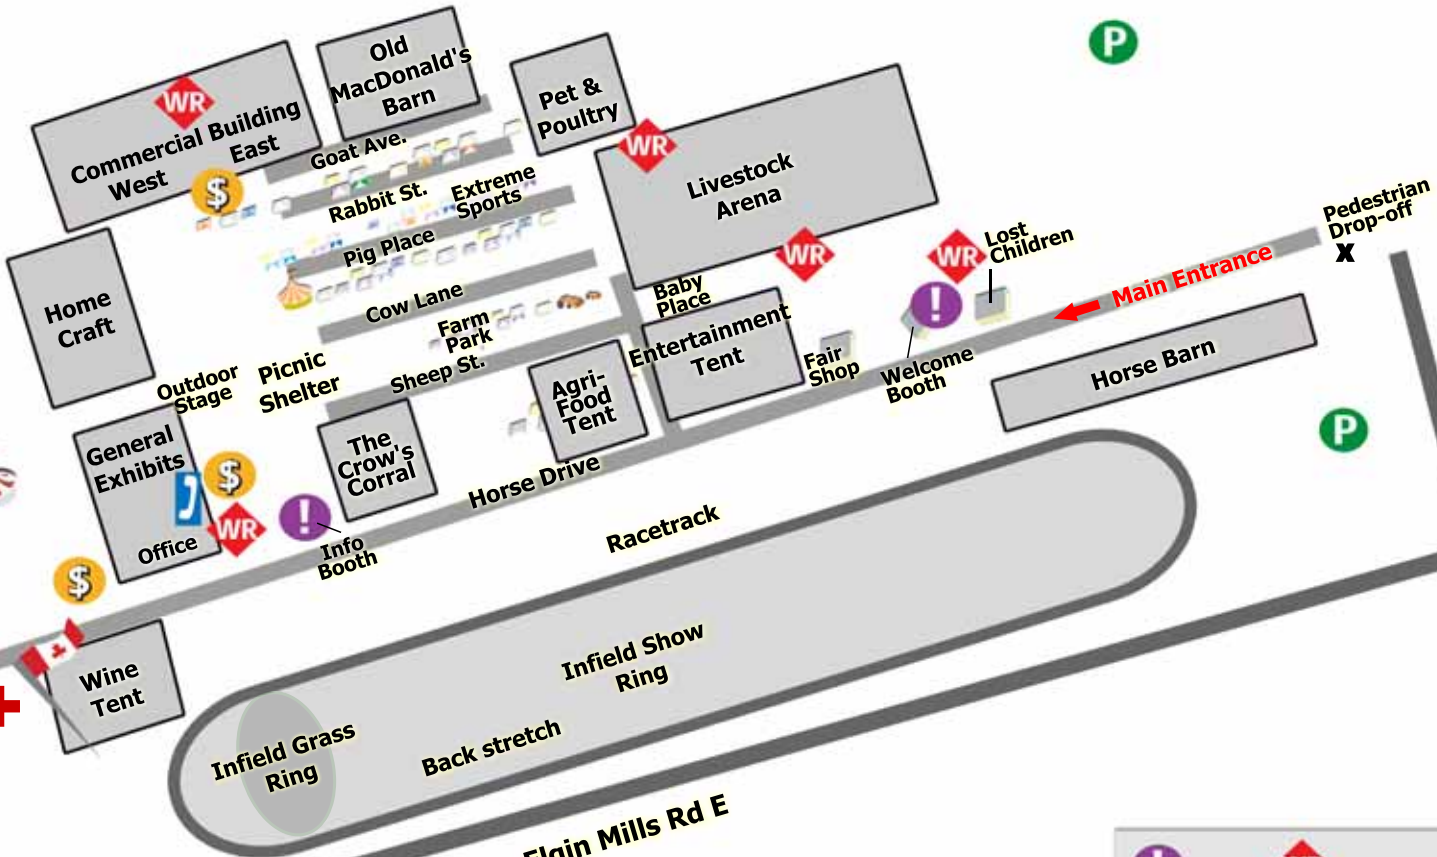

McCowan Rd

Entrance

Public Transit

Midway by World's Finest Shows

Wine Tent

Infield Grass Ring

Back stretch

Infield Show Ring

Elgin Mills Rd E

	Info		Washroom
	ATM		Parking
	Phone		Medical

Pedestrian Drop-off

Main Entrance